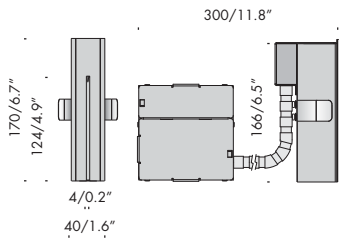

raggio incasso halo 120V 50-60Hz **dry**

f6.118.51 bianco V G4 20W 0,5kg
1.2lb