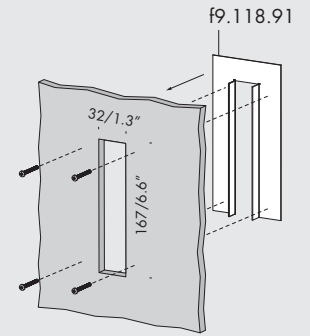

raggio incasso halo 120V 50-60Hz **dry**

f6.118.51 bianco V G4 20W 0,5kg
1.2lb

raggio incasso halo 12V **dry**

f6.118.53 bianco V G4 20W 0,4kg
0.9lb

raggio incasso led 120V 50-60Hz **dry**

f6.118.12.t.1 bianco V 3000K 0,5kg
1.2lb

Ra	ies tm-30		sdc	mA	V_{f (min)}	lm	W	lm/W	
90	Rf 90	Rg 100	step 2	500	2,9	104	1,5	69	A++
ca001	les2 • Ta25 °C		vita media · average life		50000 h	L80	B10		

raggio incasso led 500mA **dry**

f6.118.12.u.1 bianco V 3000K 0,3kg
0.8lb

Ra	ies tm-30		sdc	mA	V_{f (min)}	lm	W	lm/W	
90	Rf 90	Rg 100	step 2	500	2,9	104	1,5	69	A++
ca001	les2 • Ta25 °C		vita media · average life		50000 h	L80	B10