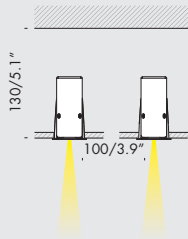

distanza minima
minimum distance