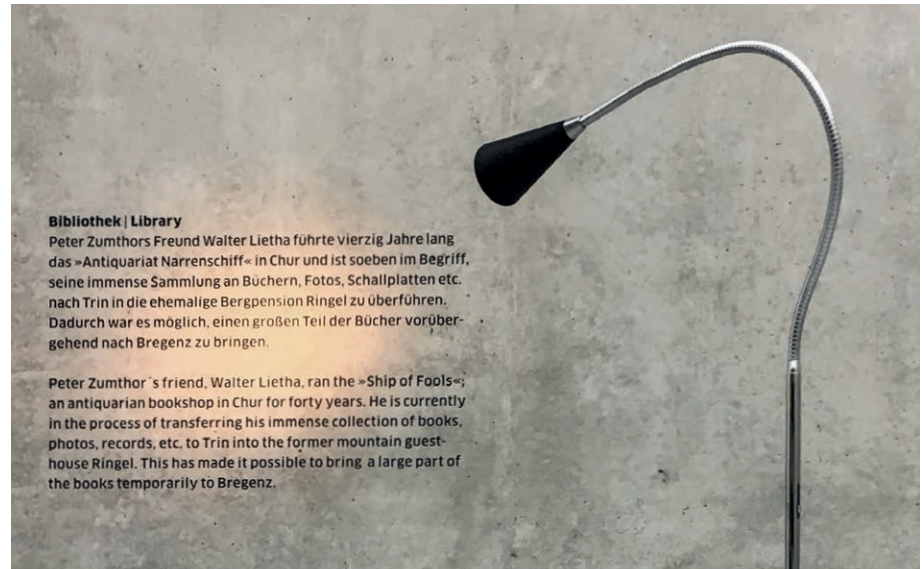

Bibliothek | Library

Peter Zumthor's friend Walter Lietha führte vierzig Jahre lang das »Antiquariat Narrenschiff« in Chur und ist soeben im Begriff, seine immense Sammlung an Büchern, Fotos, Schallplatten etc. nach Trin in die ehemalige Bergpension Ringel zu überführen. Dadurch war es möglich, einen großen Teil der Bücher vorübergehend nach Bregenz zu bringen.

Peter Zumthor's friend, Walter Lietha, ran the »Ship of Fools«; an antiquarian bookshop in Chur for forty years. He is currently in the process of transferring his immense collection of books, photos, records, etc. to Trin into the former mountain guest-house Ringel. This has made it possible to bring a large part of the books temporarily to Bregenz.